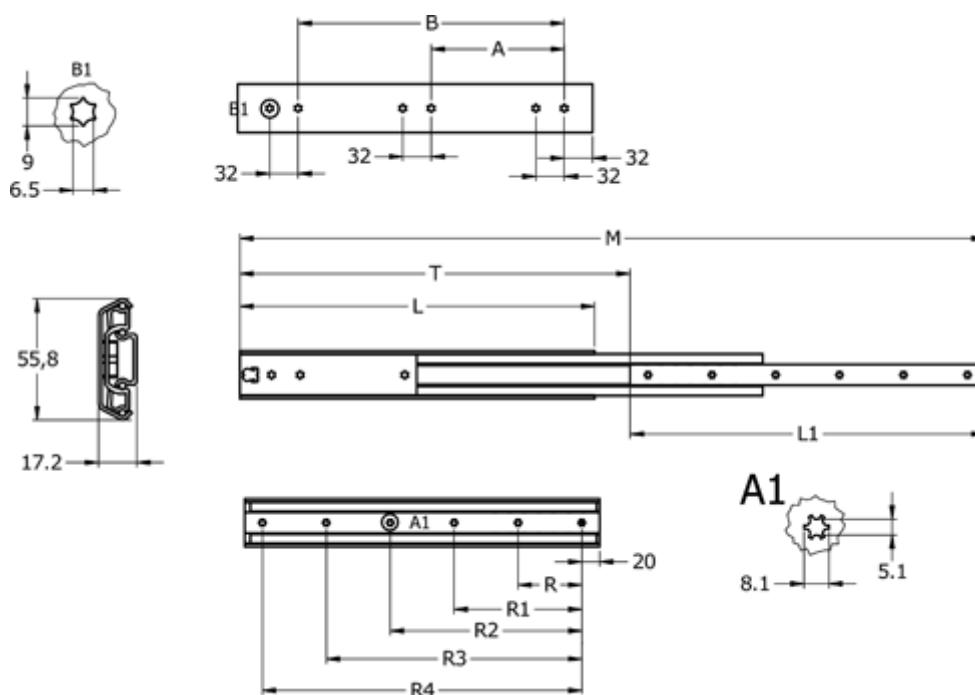

Article number: 11112S32

Description: Thomas Regout Telescopic Slide 11112S31 ULF HD D, 3-piece  
Length 1000 mm / load cap. 81 kg / extension 1050 mm

## Measures

A	= 544	R2 = 692
B	= 1024	R3 = 923
L	= 1200	R4 = 1154
L1	= 1194	T = 1256
Load capacity side mounted	= 57	
M	= 2450	
R	= 231	
R1	= 462	